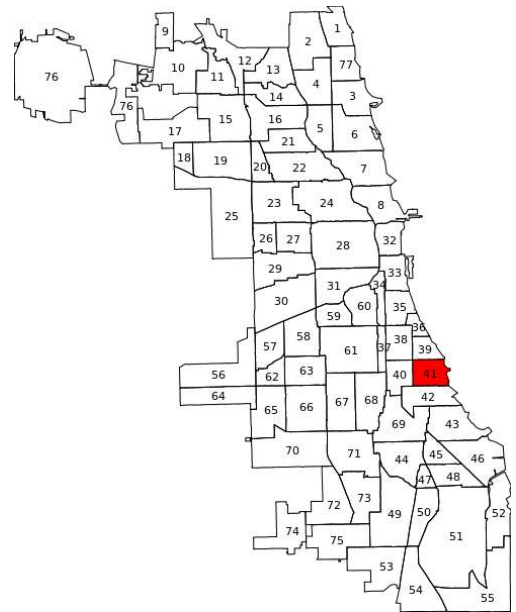

# Hyde Park

The **Hyde Park** community area is located on the Southeast Side of Chicago. The neighborhood is the home of the University of Chicago and the Museum of Science and Industry. The Hyde Park shoreline along Lake Michigan is great for outdoor activities, and the area has a diverse mix of restaurants, bookshops, historic landmarks and several seasonal events, bike tours and neighborhood street festivals.

## Education

### Community Area Violent Crime Ranking

35<sup>th</sup> of 77 Community Areas

### Community “Concerns” Ranking

Covers rates of gangs, prostitution, drugs, etc.  
18<sup>th</sup> of 77 Community Areas